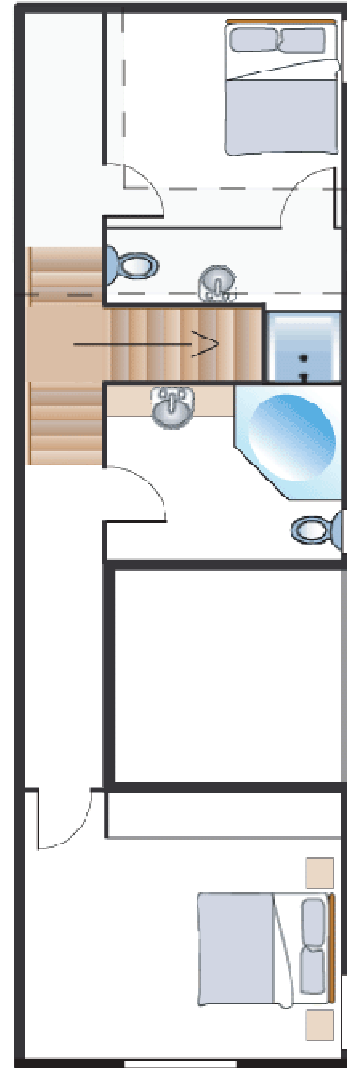

White Crystal apartment 216 is a 2 storey apartment with spectacular views of the Summit Run and down to the southern part of the Victorian Alps. It is located on the second accommodation level of the Hotham Central building. A ski locker is located on the ground floor.

Living

• 1 x Double Sofa Bed	• 1 x Double Sofa	• TV
• VCR/DVD	• CD Stereo	• Balcony

Bedroom 1 - Upstairs

• 1 x King Split	• Wardrobe	• TV/DVD
------------------	------------	----------

Main Bathroom - Upstairs

• Shower over 2/3 Person Spa	• Hand Basin & Toilet	• Hairdryer
------------------------------	-----------------------	-------------

Bedroom 2 - Upstairs

• 1 x Double	• Open Clothes Rack	• Bedside Lamps
--------------	---------------------	-----------------

Ensuite

• Shower	• Vanity Unit with Hand Basin	• Toilet
----------	-------------------------------	----------

White Crystal Apartments have electric wall panel heating throughout.

All apartments contain fresh linen at the start of your stay and a starter supply of consumables.