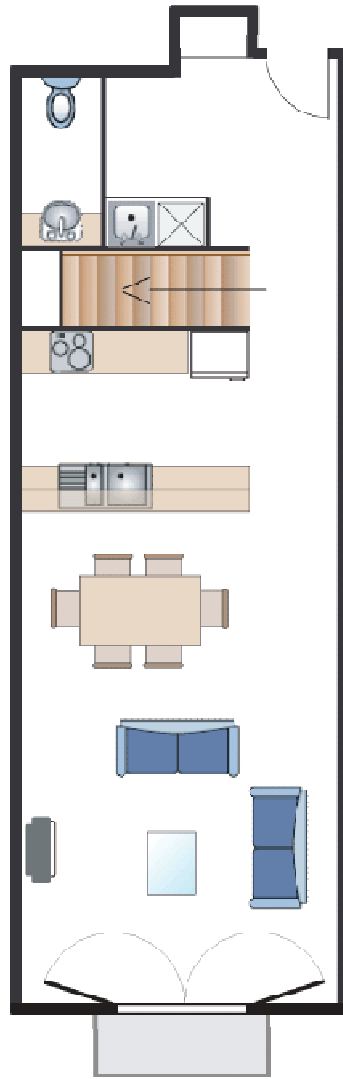

WHITE CRYSTAL 216

**2 bedroom, 2 bathroom, 6 SHARE
1 king split, 1 double, 1 double sofa bed
1 spa bath, 2 showers, 3 toilets**

White Crystal apartments are centrally located in the Hotham Central building opposite the day carpark. These luxurious fully self contained apartments offer views over Swindlers Valley ski area or the Summit / Great Alpine Road. The property offers direct ski in – ski out access and is adjacent to the Village Chairlift. Within the Hotham Central building is: restaurants, bars/bistro, cafes, ski/board/clothing hire, tickets department, retail stores, supermarket, massage and beauty centre and accommodation reception desk.

Living

• 1 x Double Sofa Bed	• 1 x Double Sofa	• TV
• VCR/DVD	• CD Stereo	• Balcony

Bedroom 1 - Upstairs

• 1 x King Split	• Wardrobe	• TV/DVD
------------------	------------	----------

Main Bathroom - Upstairs

• Shower over 2/3 Person Spa	• Hand Basin & Toilet	• Hairdryer
------------------------------	-----------------------	-------------

Bedroom 2 - Upstairs

• 1 x Double	• Open Clothes Rack	• Bedside Lamps
--------------	---------------------	-----------------

Ensuite

• Shower	• Vanity Unit with Hand Basin	• Toilet
----------	-------------------------------	----------

White Crystal Apartments have electric wall panel heating throughout.

All apartments contain fresh linen at the start of your stay and a starter supply of consumables.