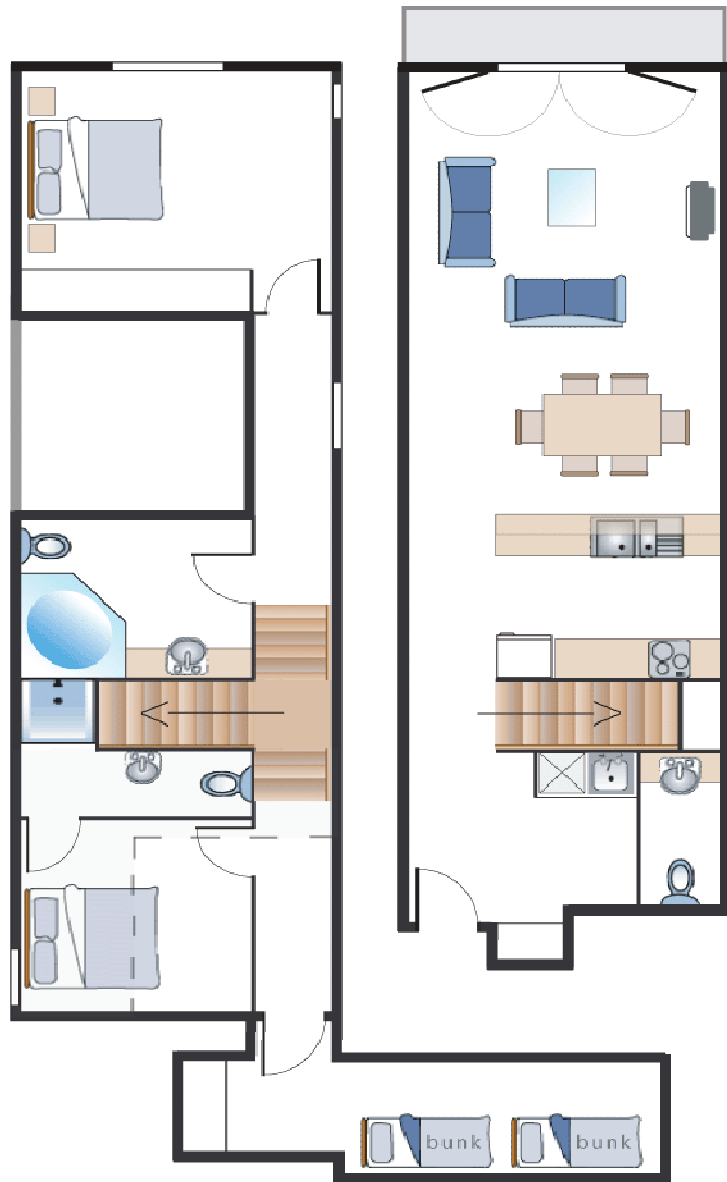

WHITE CRYSTAL 215

3 bedroom, 2 bathroom, 10 SHARE
1 king split bed, 1 double bed, 2 bunks, 1 double sofa bed
1 spa bath, 2 showers, 3 toilets

White Crystal apartments are centrally located in the Hotham Central building opposite the day carpark. These luxurious fully self contained apartments offer views over Swindlers Valley ski area or the Summit / Great Alpine Road. The property offers direct ski in – ski out access and is adjacent to the Village Chairlift. Within the Hotham Central building is: restaurants, bars/bistro, cafes, ski/board/clothing hire, tickets department, retail stores, supermarket, massage and beauty centre and accommodation reception desk.

The apartment opens into a short hall which has a drying cupboard and a separate toilet.

Bathroom – Level 1

- Vanity Unit with Hand Basin
- Toilet

Laundry – Level 1

- Washing Machine
- Dryer
- Trough

Kitchen/Dining – Level 1

Bedroom 1 – Level 2

- 1 x King Split Bed
- Wardrobe
- Bedside Lamps

Main Bathroom – Level 2

- Shower over 2/3 Person Spa
- Hand Basin & Toilet
- Hairdryer

Living - Level 2

- 2nd Living Area
- LCD TV
- Bean Bags

Bedroom 2 – Level 2

- 1 x Double Bed
- Open Clothes Rack
- Bedside Lamps

With Ensuite-

- Shower
- Vanity Unit with Hand Basin
- Toilet

Bedroom 3 –

- 2 x Bunks
- Wardrobe
- Bedside Lamps

White Crystal Apartments have electric wall panel heating throughout.