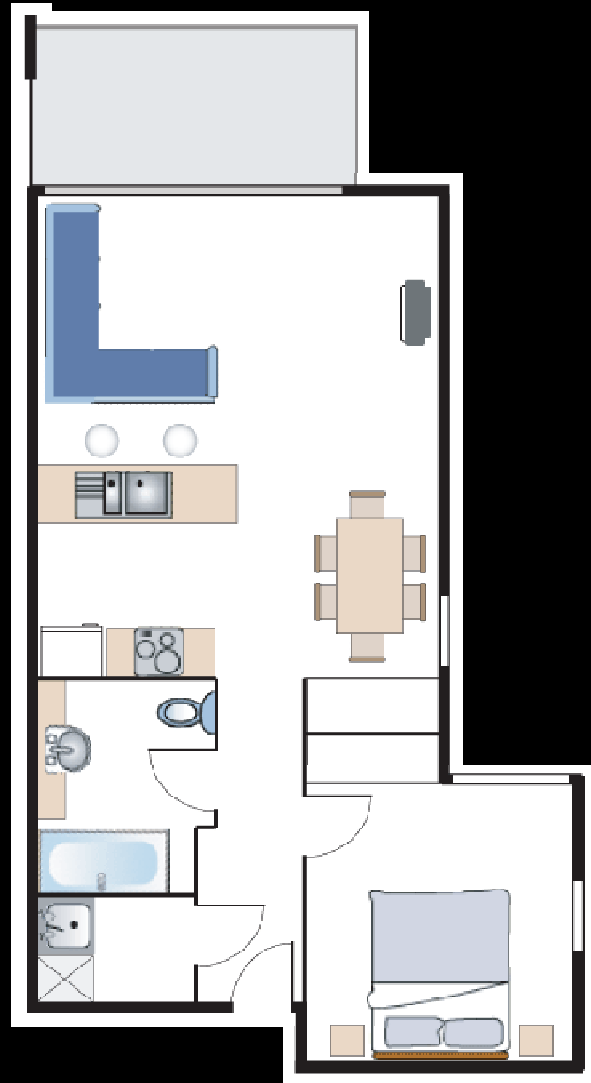

Accurate as of 1st Oct 2008. Subject to change without notice.